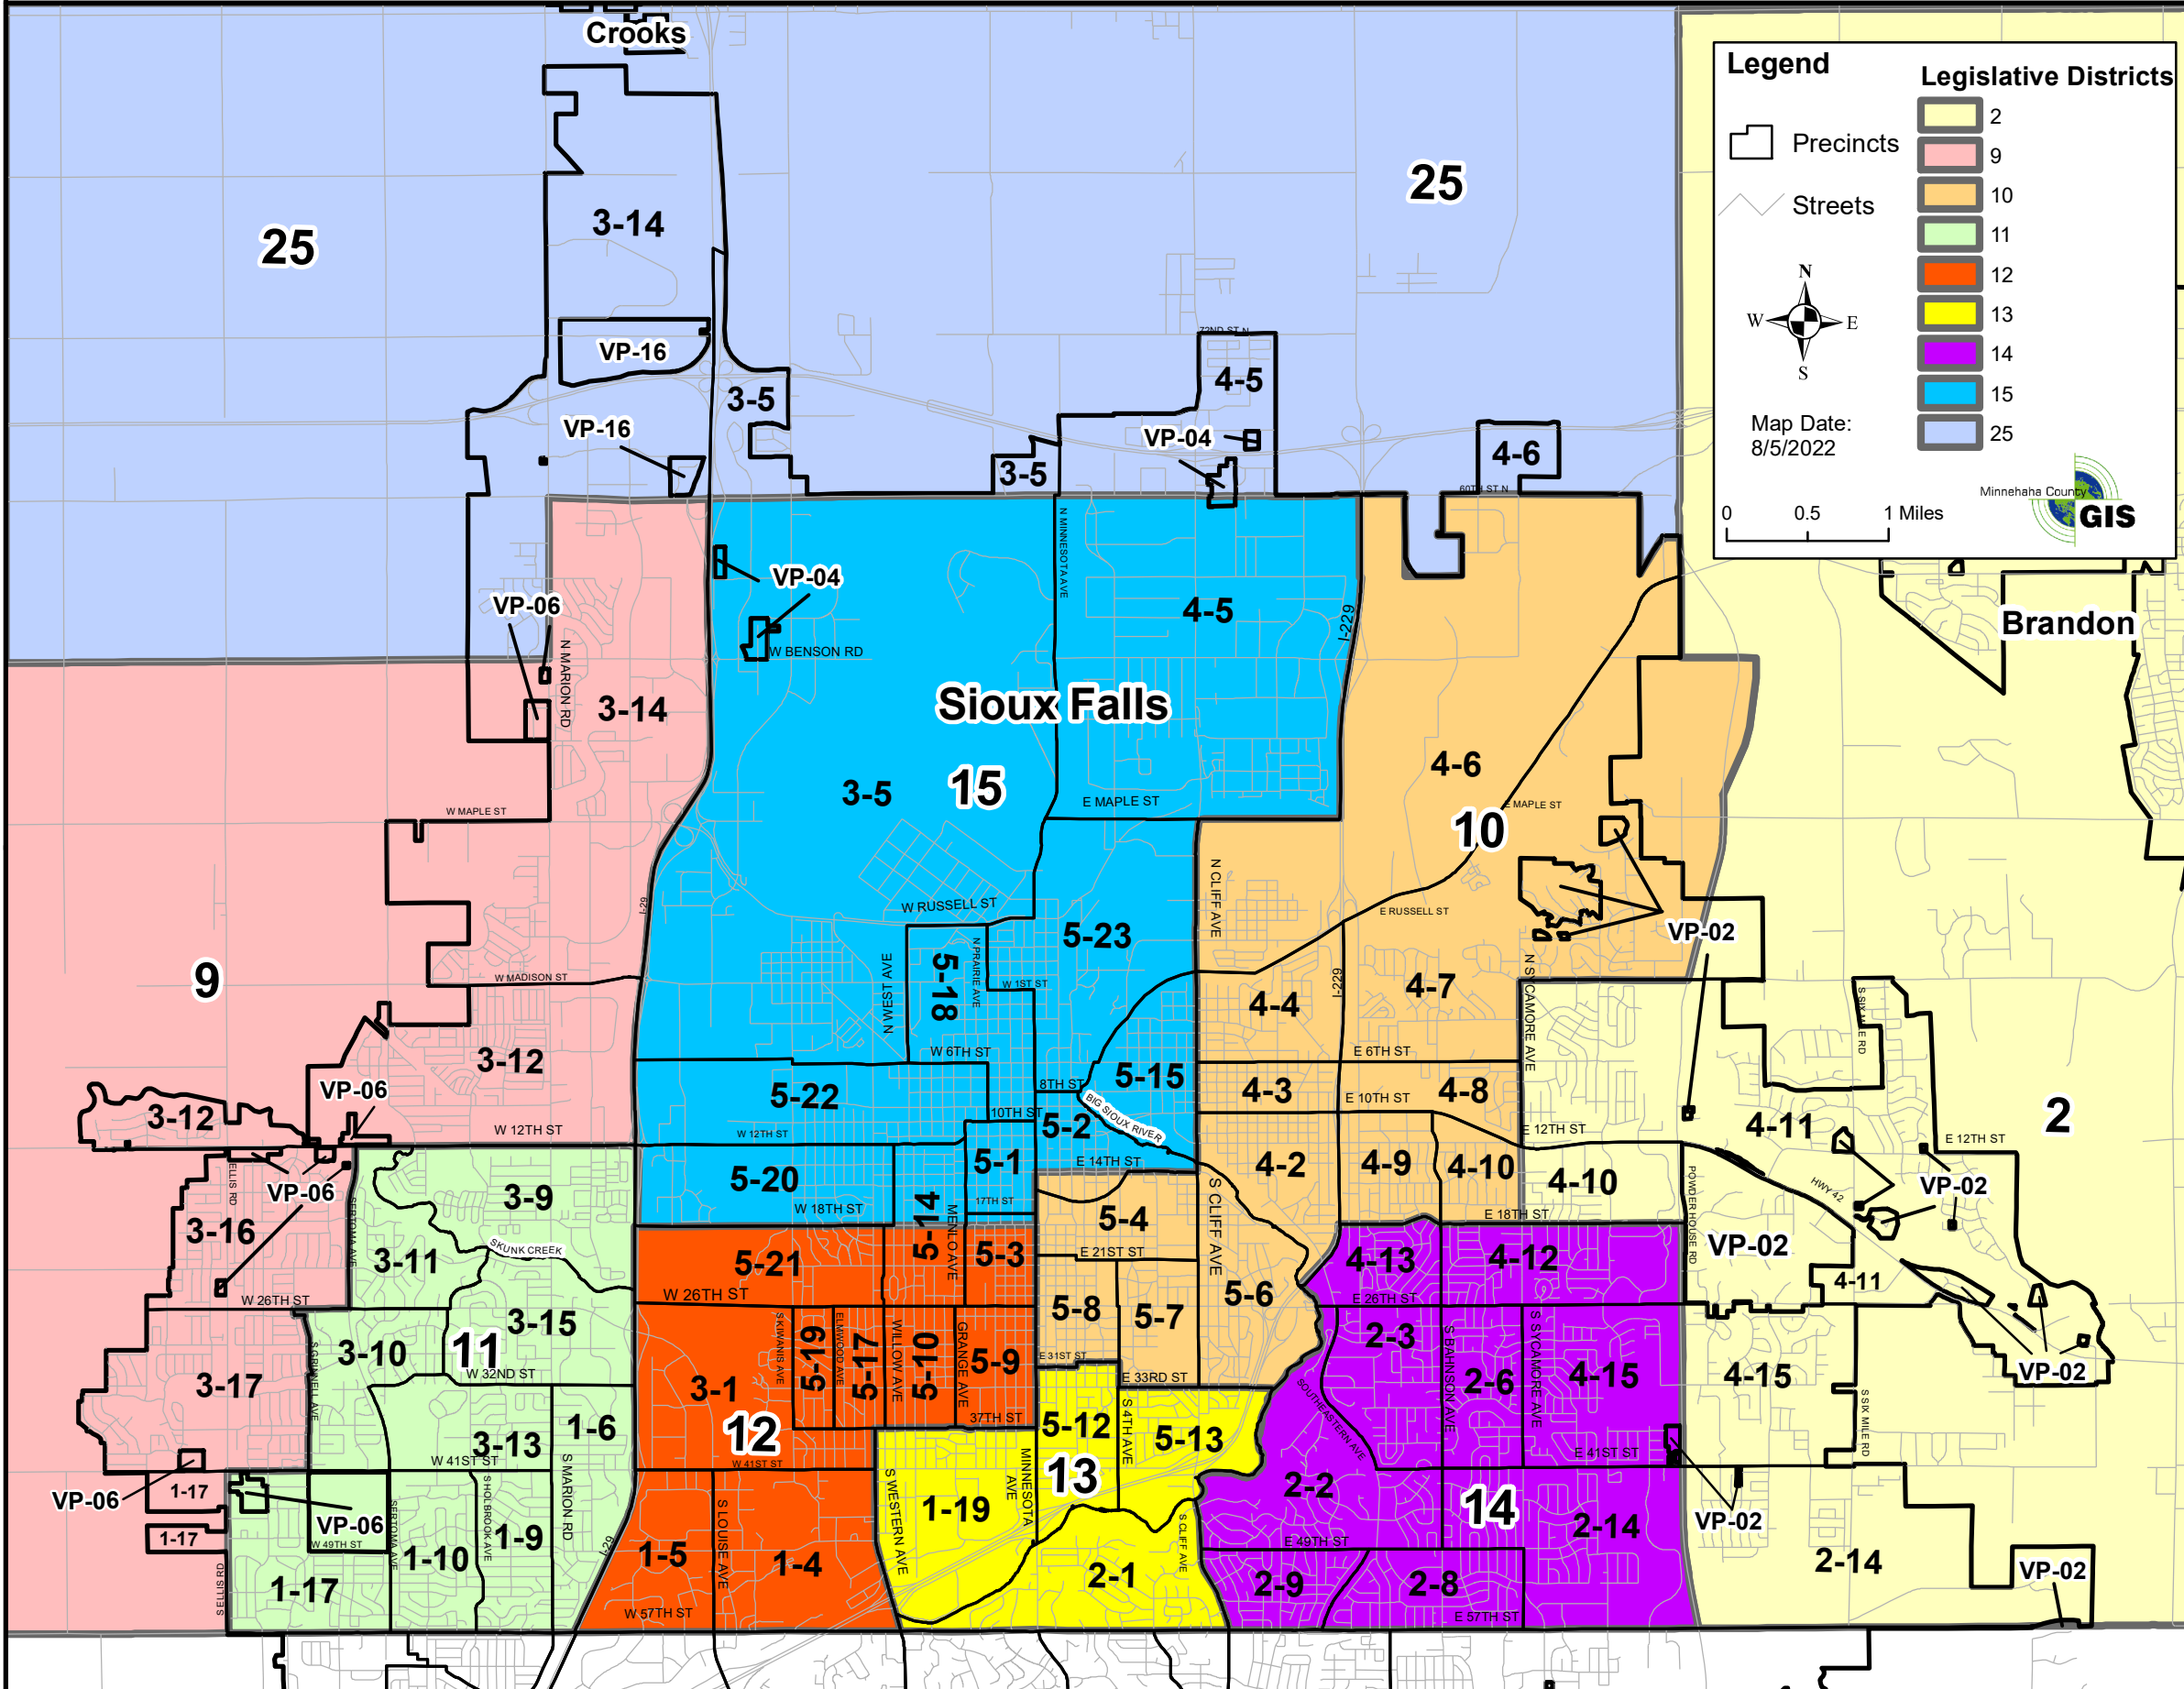

Sioux Falls

Voting Legislative Districts and Precincts

District	Precinct	Polling Location	Address
12	01-04	Active Generations	2300 W 46th St
12	01-05	Active Generations	2300 W 46th St
11	01-06	Sunnycrest United Methodist Church	4801 W 41st St
11	01-09	Peace Lutheran Church	5509 W 41st St
11	01-10	Sioux Falls First Church	6300 W 41st St
9/11	01-17	Sioux Falls First Church	6300 W 41st St
13	01-19	Calvary Chapel Sioux Falls	1605 W 51st St
13	02-01	Calvary Chapel Sioux Falls	1605 W 51st St
14	02-02	Southern Hills United Methodist Church	3400 E 49th St
14	02-03	Morningside Community Center	2400 S Bahnson Ave
14	02-06	Westminster Presbyterian	3801 E 26th St
14	02-08	Gloria Dei Lutheran	5500 E 57th St
14	02-09	Gloria Dei Lutheran	5500 E 57th St
2/14	02-14	Eastside Baptist Church	6101 E 49th St
12	03-01	First Presbyterian Church	2300 S West Ave
15/25	03-05	The Alliance	1600 W Russell St
11	03-09	Good News Church	1800 S Valley View Rd
11	03-10	Memorial Middle School	1401 S Sertoma Ave
11	03-11	Church at the Gate	6820 W 26th St
9	03-12	MariCar Community Center (Hayward)	400 N Valley View Rd
11	03-13	Kuehn Community Center	2801 Valley View Rd
9/25	03-14	Career Technical Education Academy	4700 W Career Cir
11	03-15	St Michael's Catholic Church	1600 S Marion Rd
9	03-16	Memorial Middle School	1401 S Sertoma Ave
9	03-17	Prairie West Library	7630 W 26th St
10	04-02	Emmanuel Baptist Church	1600 E 12th St
10	04-03	East Side Lutheran Church (Barn)	1300 E 10th St
10	04-04	Wesley United Methodist Church	1700 E 6th St
15/25	04-05	Word of Life Pentecostal Church	3513 N 10th Ave
10/25	04-06	Faith Lutheran Church	601 N Cliff Ave
2/10	04-07	Kenny Anderson Community Center	3701 E 3rd St
10	04-08	Kenny Anderson Community Center	3701 E 3rd St
10	04-09	Grace Lutheran Church	3300 E 18th St
2/10	04-10	St. Lambert's Catholic Church	1000 S Bahnson Ave
2	04-11	Wild Flower Presbyterian Church	4800 E 6th St
2/14	04-12	Hilltop United Methodist Church	1312 S Bahnson Ave
14	04-13	Grace Lutheran Church	3300 E 18th St
2/14	04-15	Lord of Life Lutheran Church	2600 S Sycamore Ave
15	05-01	First Lutheran Church	327 S Dakota Ave
10/15	05-02	First Lutheran Church	327 S Dakota Ave
12/15	05-03	Zion Lutheran Church	1400 S Duluth Ave
10	05-04	Dakota Abilities	1116 S 4th Ave
10	05-06	Hope Lutheran	1700 S Cliff Ave
10	05-07	All Souls Church	2222 S Cliff Ave
10	05-08	Instructional Planning Center	201 E 38th St
12	05-09	Our Savior's Lutheran Church	909 W 33rd St
12	05-10	First Presbyterian Church	2300 S West Ave
13	05-12	Instructional Planning Center	201 E 38th St
13	05-13	Instructional Planning Center	201 E 38th St
12/15	05-14	USF Cleveland Development Center	1010 W 26th St
15	05-15	Sioux Falls Main Library	200 N Dakota Ave
12	05-17	Asbury United Methodist Church	2425 S Western Ave
15	05-18	Faith Family Church	127 N Spring Ave
12	05-19	St. Mark's Lutheran Church	2001 S Elmwood Ave
15	05-20	Oyate Community Center (Garfield)	2421 W 15th St
12	05-21	Trinity Baptist Church	2400 W 18th St
15	05-22	The Alliance	1600 W Russell St
15	05-23	Sioux Falls Main Library	200 N Dakota Ave