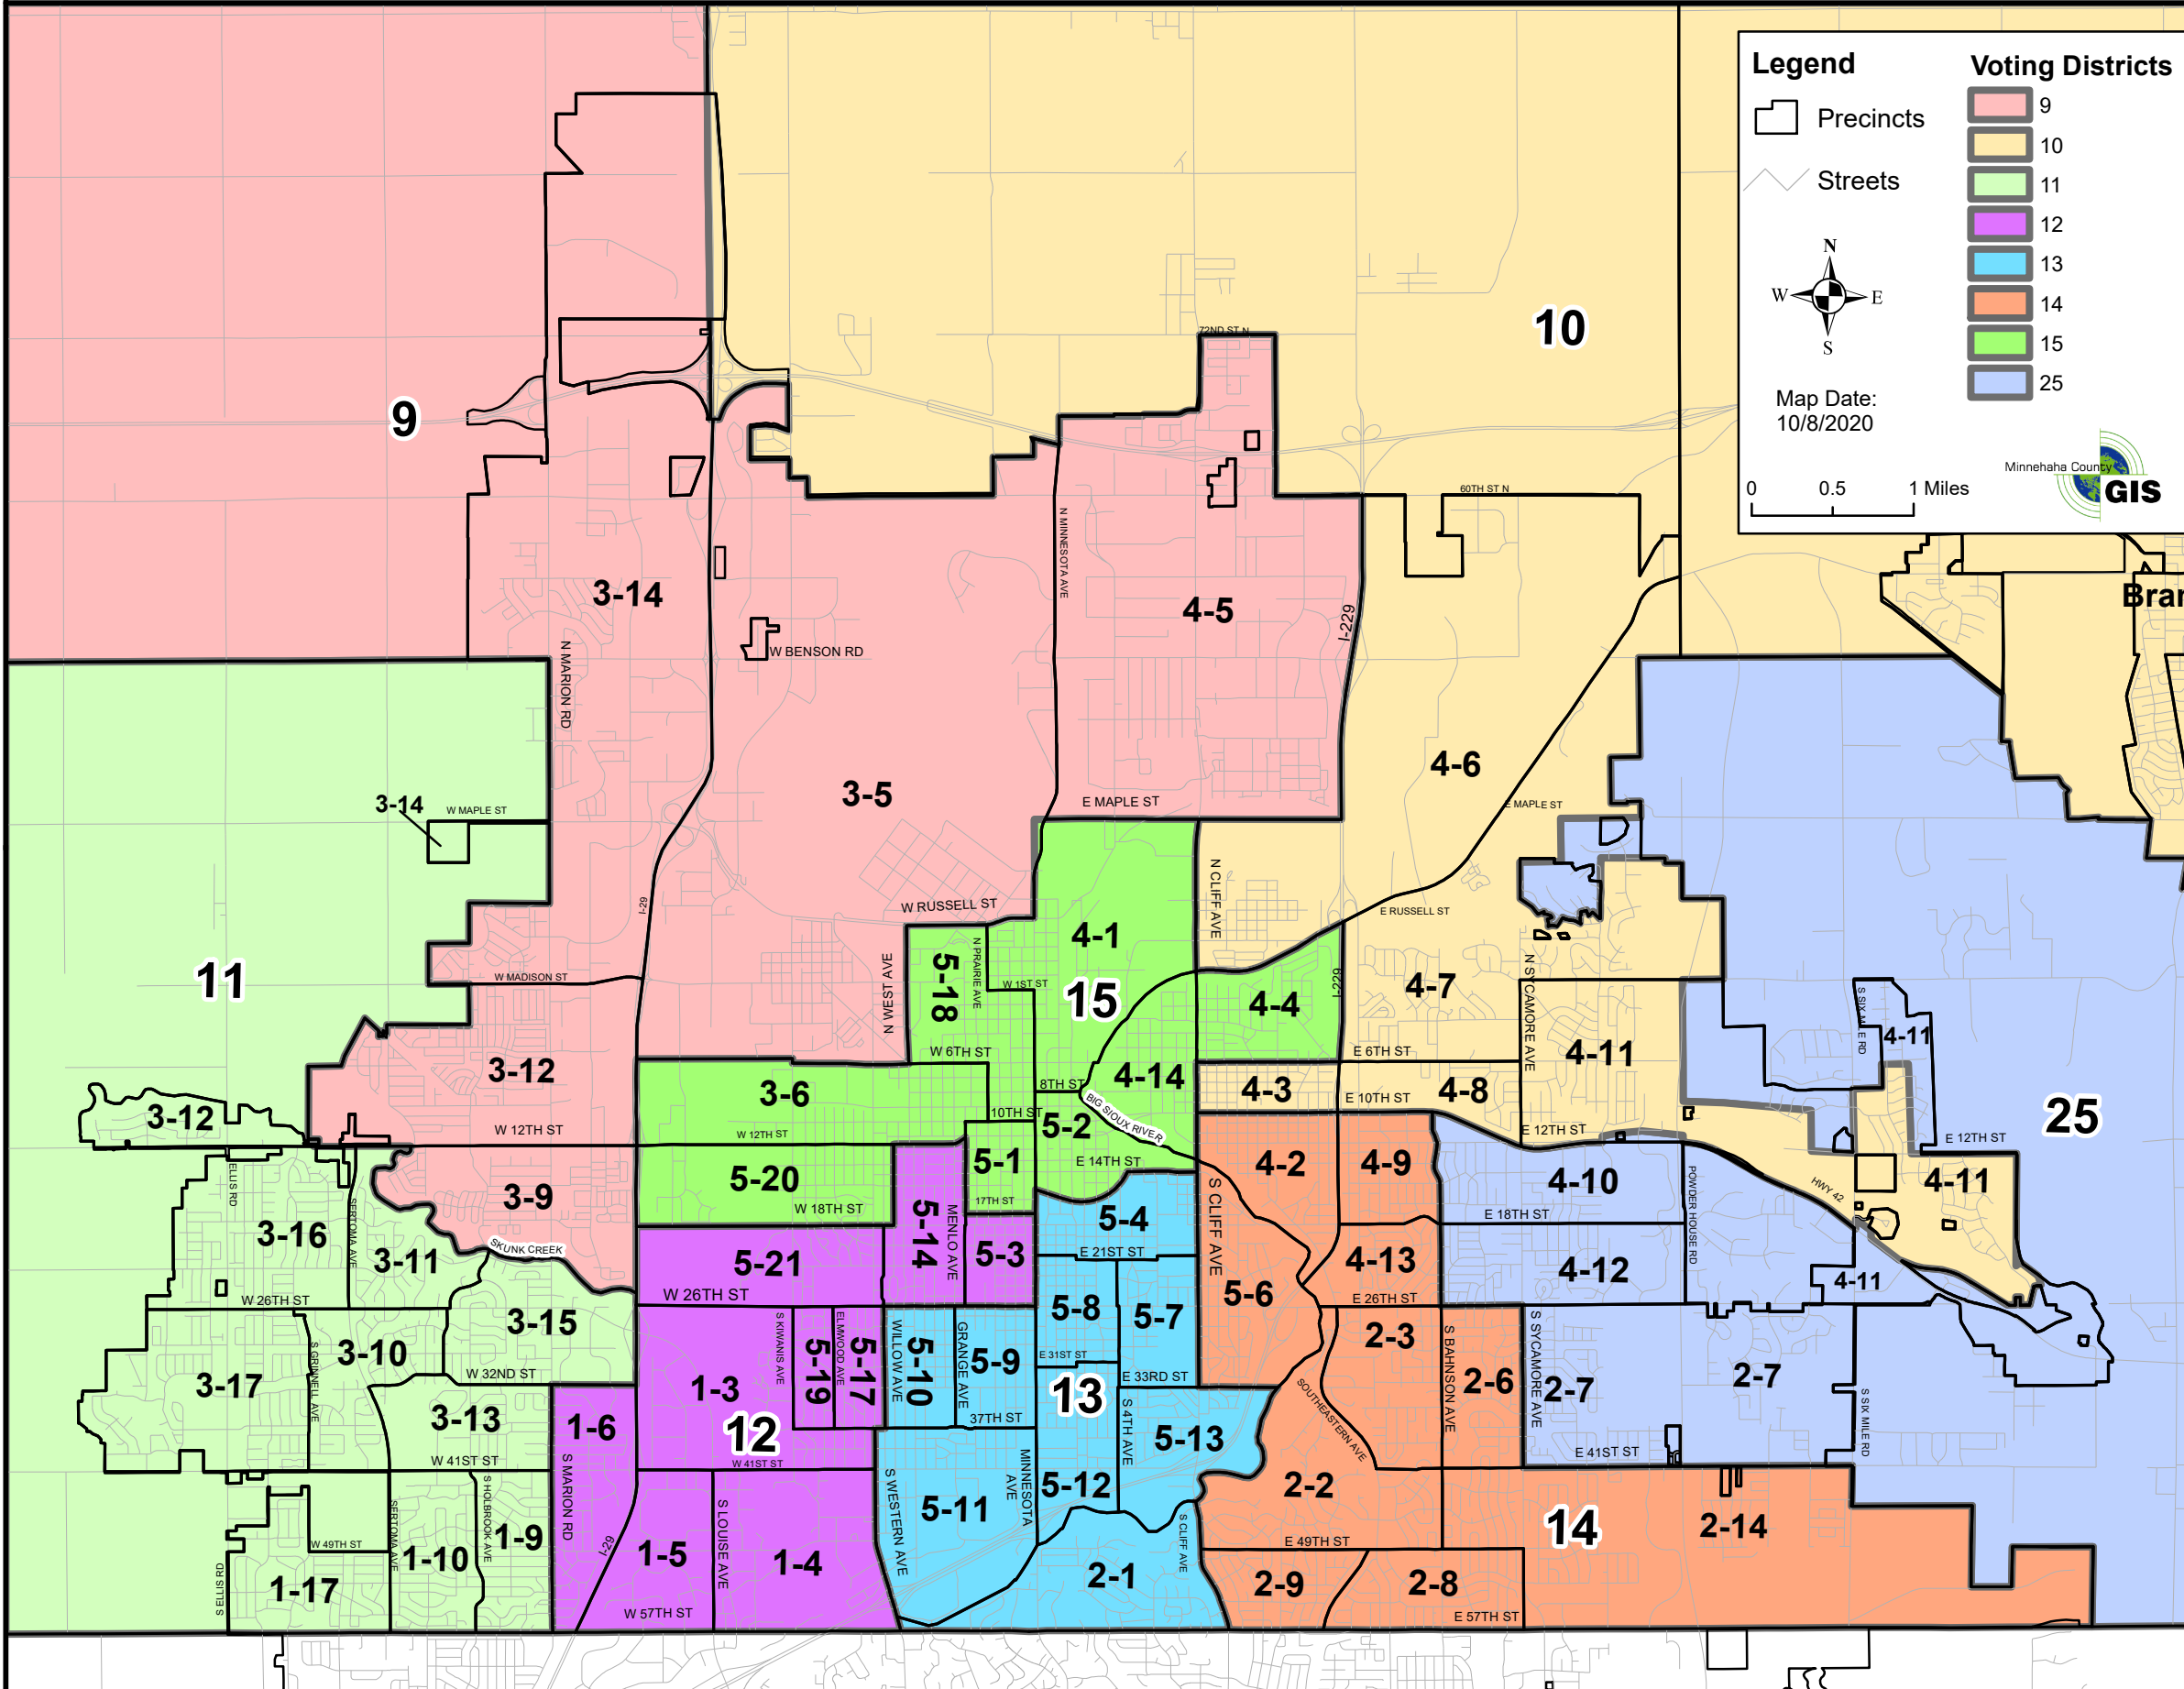

Sioux Falls

Voting Legislative Districts and Precincts

District	Precinct	Polling Location	Address
12	01-03	First Presbyterian Church	2300 S West Ave
12	01-04	Center for Active Generations	2300 W 46th St
12	01-05	Center for Active Generations	2300 W 46th St
12	01-06	Sunnycrest United Methodist Church	4801 W 41st St
11	01-09	Peace Lutheran Church	5509 W 41st St
11	01-10	Sioux Falls First Church	6300 W 41st St
11	01-17	Sanford Wellness Center	8701 W 32nd St
13	02-01	Calvary Chapel Sioux Falls	1605 W 51st St
14	02-02	Ronning Branch Library	3100 E 49th St
14	02-03	Morningside Community Center	2400 S Bahnsen Ave
14	02-06	Westminster Presbyterian	3801 E 26th St
25	02-07	Lord of Life Lutheran Church	2600 S Sycamore Ave
14	02-08	Gloria Dei Lutheran	5500 E 57th St
14	02-09	Gloria Dei Lutheran	5500 E 57th St
14	02-14	Eastside Baptist Church	6101 E 49th St
9	03-05	The Alliance	1600 W Russell St
15	03-06	The Alliance	1600 W Russell St
9	03-09	Good News Church	1800 S Valley View Rd
11	03-10	Memorial Middle School	1401 S Sertoma Ave
11	03-11	Church at the Gate	6820 W 26th St
9/11	03-12	MariCar Community Center (Hayward)	400 N Valley View Rd
11	03-13	Kuehn Park Community Center	2801 Valley View Rd
9/11	03-14	Career Technical Education	4700 W Career Cir
11	03-15	Saint Michael's Catholic Church	1600 S Marion Rd
11	03-16	Memorial Middle School	1401 S Sertoma Ave
11	03-17	Prairie West Library	7630 W 26th St
15	04-01	Sioux Falls Main Library	200 N Dakota Ave
14	04-02	Emmanuel Baptist Church	405 S Mable Ave
10	04-03	East Side Lutheran Church	1300 E 10th St
15	04-04	Wesley United Methodist Church	1700 E 6th St
9	04-05	Word of Life Pentecostal Church	3513 N 10th Ave
10	04-06	Faith Lutheran Church	601 N Cliff Ave
10	04-07	Kenny Anderson Community Center	3701 E 3rd St
10	04-08	Kenny Anderson Community Center	3701 E 3rd St
14	04-09	Grace Lutheran Church	3300 E 18th St
25	04-10	St. Lambert's Catholic Church	1000 S Bahnsen Ave
10/25	04-11	Wild Flower Presbyterian Church	4800 E 6th St
25	04-12	Hilltop United Methodist Church	1312 S Bahnsen Ave
14	04-13	Grace Lutheran Church	3300 E 18th St
15	04-14	Sioux Falls Main Library	200 N Dakota Ave
15	05-01	First Lutheran Church	327 S Dakota Ave
15	05-02	First Lutheran Church	327 S Dakota Ave
12	05-03	USF Stewart Center	1101 W 22nd St
13	05-04	Dakota Abilities	1116 S 4th Ave
14	05-06	Hope Lutheran	1700 S Cliff Ave
13	05-07	All Souls Church	2222 S Cliff Ave
13	05-08	Instructional Planning Center	201 E 38th St
13	05-09	Our Savior's Lutheran Church	909 W 33rd St
13	05-10	First Presbyterian Church	2300 S West Ave
13	05-11	Calvary Chapel Sioux Falls	1605 W 51st St
13	05-12	Instructional Planning Center	201 E 38th St
13	05-13	Instructional Planning Center	201 E 38th St
12	05-14	USF Cleveland Development Center	1010 W 26th St
12	05-17	St Mark's Lutheran Church	2001 S Elmwood Ave
15	05-18	Faith Family Church	127 N Spring Ave
12	05-19	St. Mark's Lutheran Church	2001 S Elmwood Ave
15	05-20	Oyate Community Center (Garfield)	2421 W 15th St
12	05-21	Trinity Baptist Church	2400 W 18th St