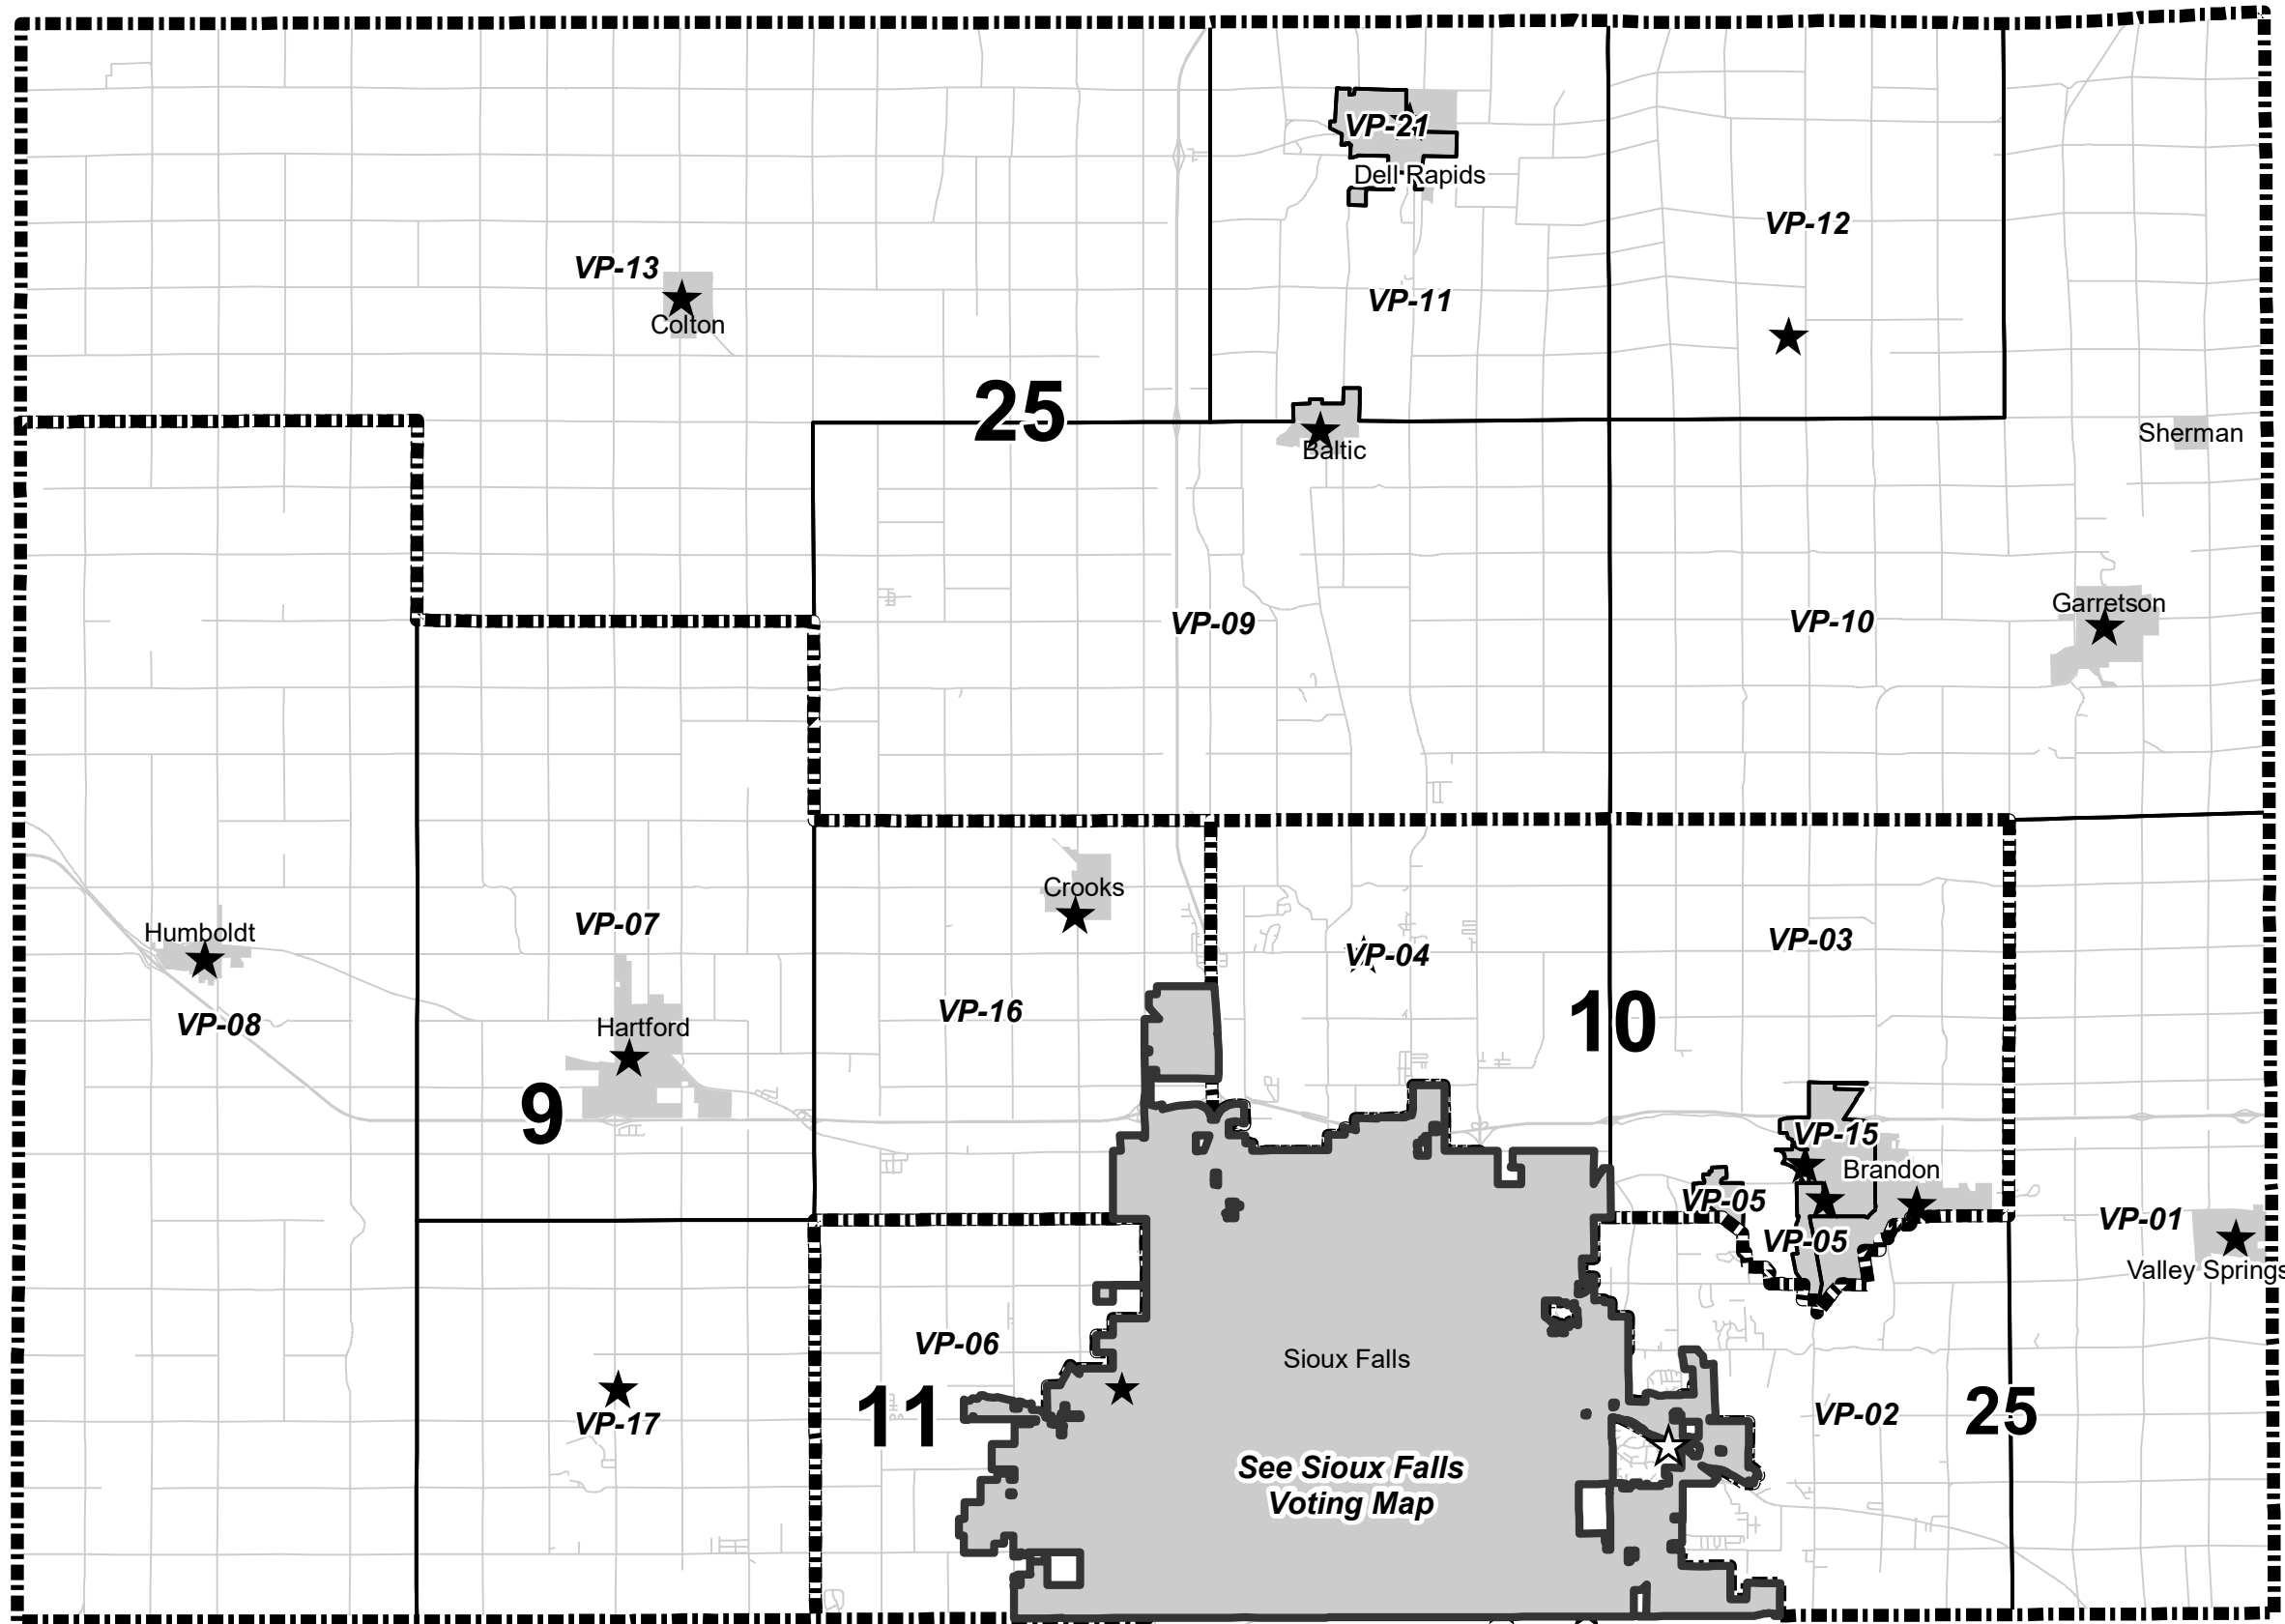

Minnehaha County Voting Districts and Precincts

District	Precinct	Polling Location	Address
25	VP-01	Valley Springs American Legion Club	615 Broadway Ave
25	VP-02	Split Rock Fire Station	7201 E Arrowhead Pkwy
10	VP-03	Brandon Municipal Golf Course	2100 E Aspen Blvd
10	VP-04	Mapleton Township Hall	47417 258th St
10	VP-05	Brandon City Hall	304 S Main Ave
11	VP-06	MariCar Community Center (Hayward)	400 N Valley View Rd
9	VP-07	Hartford City Hall	125 N Main Ave
9	VP-08	Humboldt Community Center	201 S Main St
25	VP-09	Baltic Elementary Gymnasium	500 3rd St
25	VP-10	Garretson Senior Citizens Center	532 Main Ave
25	VP-11	Lutheran Church of Dell Rapids	701 Orleans Ave
25	VP-12	Dale Heesch Farm	24883 481st Ave
25	VP-13	Taopi Community Hall	100 E 3rd St
10	VP-15	Brandon Fire Station	401 N Sioux Blvd
9	VP-16	Crooks Community Center	701 S West Ave
9	VP-17	Wall Lake Township Hall	26452 463rd Ave
25	VP-21	Lutheran Church of Dell Rapids	701 Orleans Ave

- Legend**
- Municipality
 - Polling Places
 - Legislative District
 - County Precincts
 - Streets
 - Municipality

Map Date:
1/26/2018